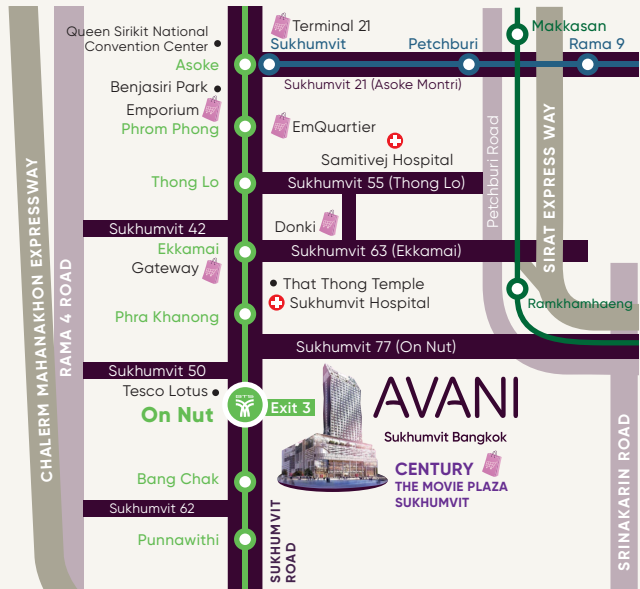

AVANI

Sukhumvit Bangkok

Deluxe Room

Avani Room

Test & Go

Day 1 Package

Single Occupancy

Avani Room (26 sqm.)
THB 4,800

Deluxe Room (37 sqm.)
THB 5,800

Additional person: THB 2,500

PACKAGE INCLUSIVE OF

- Sanitized airport pick up service
- Breakfast at The Coffee Club
- 1 RT – PCR Test

Day 5 Package

Single Occupancy

Avani Room (26 sqm.)
THB 3,800